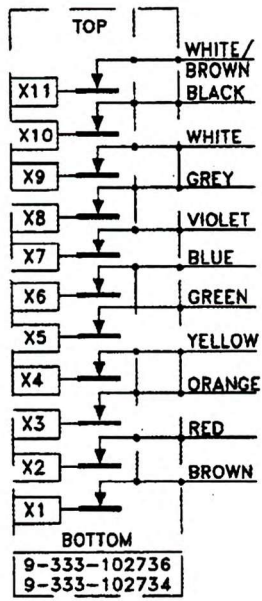

Manitowoc Crane Group

SLIP RING ASSEMBLY
(11 CONDUCTOR)